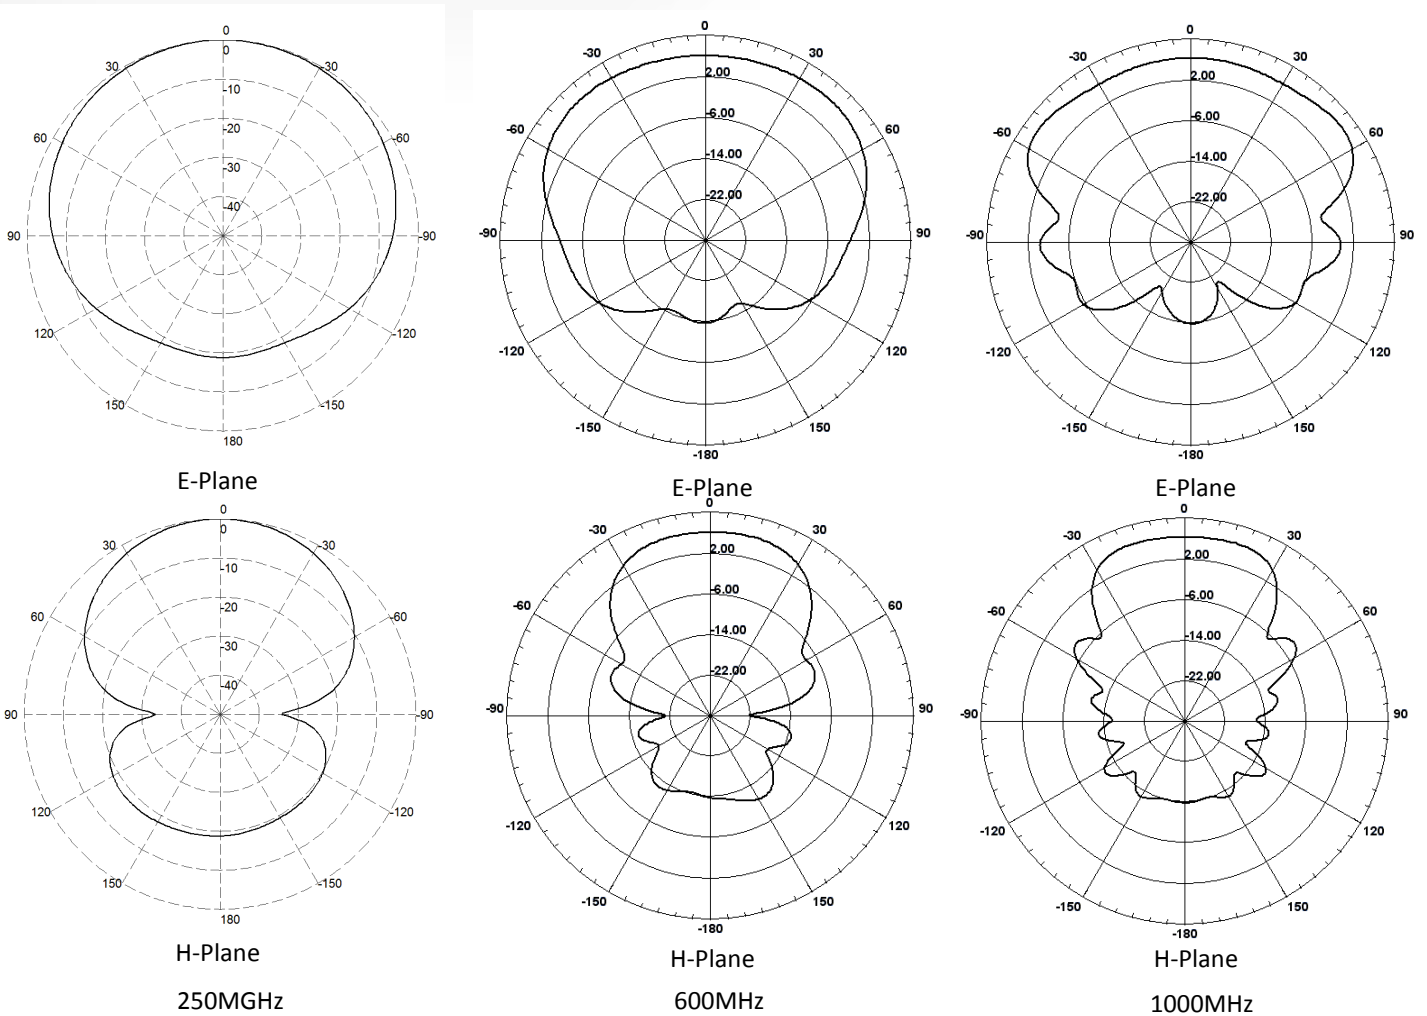

お問い合わせ先：
マイクロウェーブファクトリー株式会社
東京都町田市原町田3-11-9
技術営業部
TEL : 042-727-8008 FAX : 042-727-8074
E-MAIL : sales@mwf.co.jp URL : <https://www.mwf.co.jp/>

We support your power!
Microwave Factory Co.,Ltd.