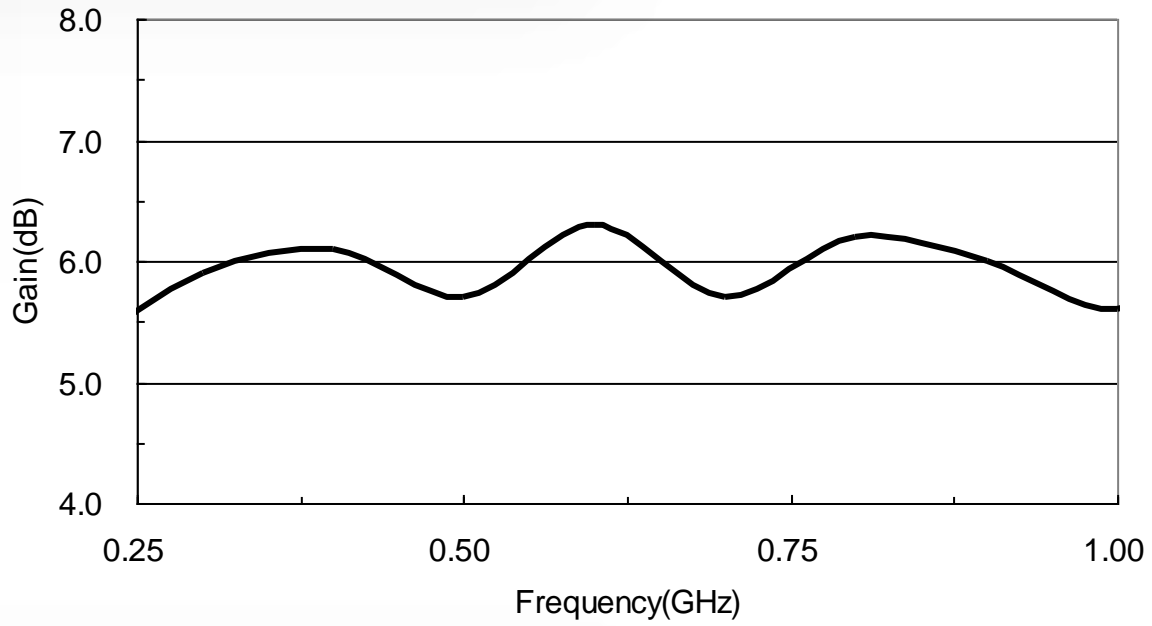

Antenna Gain (typ.)

Radiation Patterns (typ.)