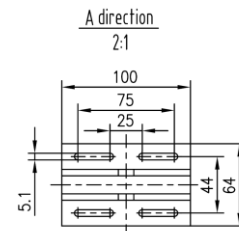

### Model : MLGP250-1000

Frequency Range(GHz)	0.25 - 1.0
Gain(dB)	6 Typ.
Polarization	Linear
VSWR	1.5 Typ.
Connector	N-Female
Size(mm)	739 x 745 x 67
Net Weight(Kg)	1.0 Around
Frequency Range(GHz)	0.25 - 1.0

## Outline Drawing (mm)