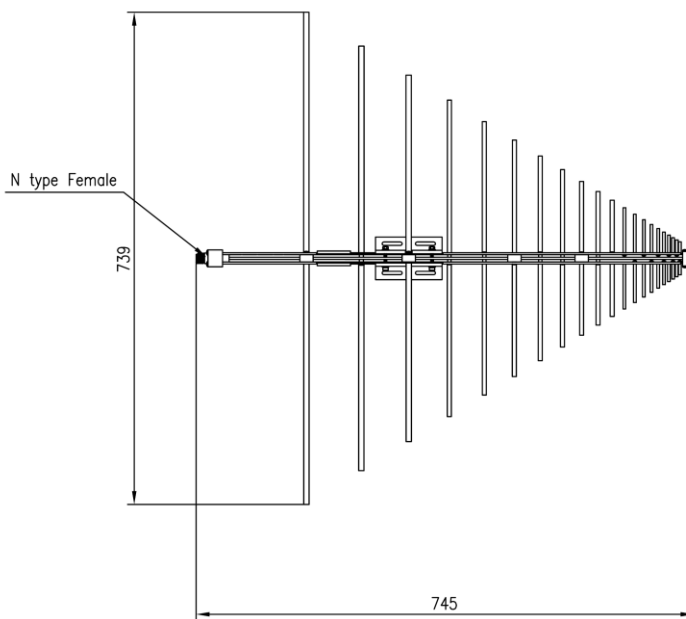

## Specification

### Model : MLGP250-1000

Frequency Range(GHz)	0.25 - 1.0
Gain(dB)	6 Typ.
Polarization	Linear
VSWR	1.5 Typ.
Connector	N-Female
Size(mm)	739 x 745 x 67
Net Weight(Kg)	1.0 Around
Frequency Range(GHz)	0.25 - 1.0

## Outline Drawing (mm)