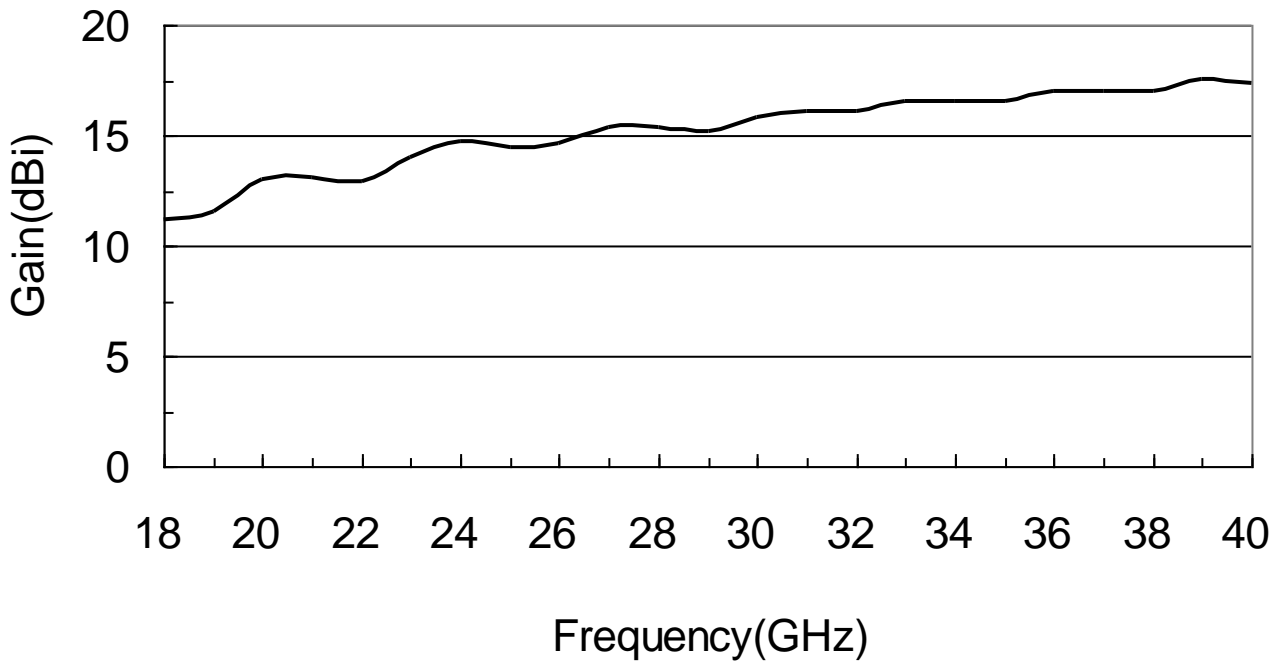

Antenna Gain (typ.)