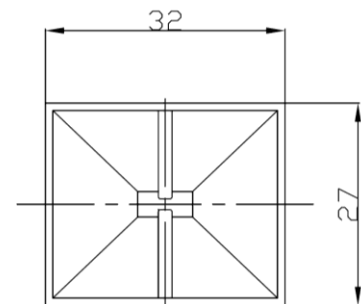

### Model : MDH1840

Frequency Range(GHz)	18 - 40
Gain(dB)	15 Typ.
Polarization	Linear
VSWR	2.0:1 Typ.
Connector	2.92mm (K)- Female
Power Handling(W)	20 Max. CW
Net Weight(Kg)	0.08 Around
Size(mm)	32x27x71

## Outline Drawing (mm)