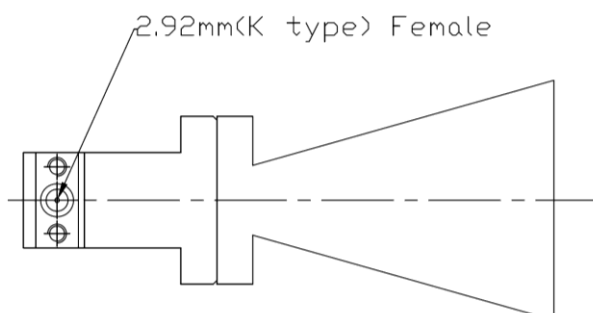

### Model : MDH1840

Frequency Range(GHz)	18 - 40
Gain(dB)	15 Typ.
Polarization	Linear
VSWR	2.0:1 Typ.
Connector	2.92mm (K)- Female
Power Handling(W)	20 Max. CW
Net Weight(Kg)	0.08 Around
Size(mm)	32x27x71

## Outline Drawing (mm)