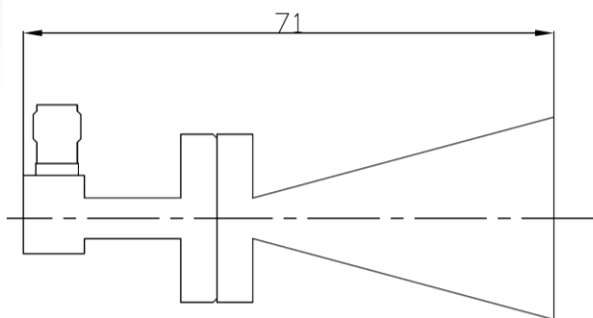

### Model : MDH1840

Frequency Range(GHz)	18 - 40
Gain(dB)	15 Typ.
Polarization	Linear
VSWR	2.0:1 Typ.
Connector	2.92mm (K)- Female
Power Handling(W)	20 Max. CW
Net Weight(Kg)	0.08 Around
Size(mm)	32x27x71

## Outline Drawing (mm)