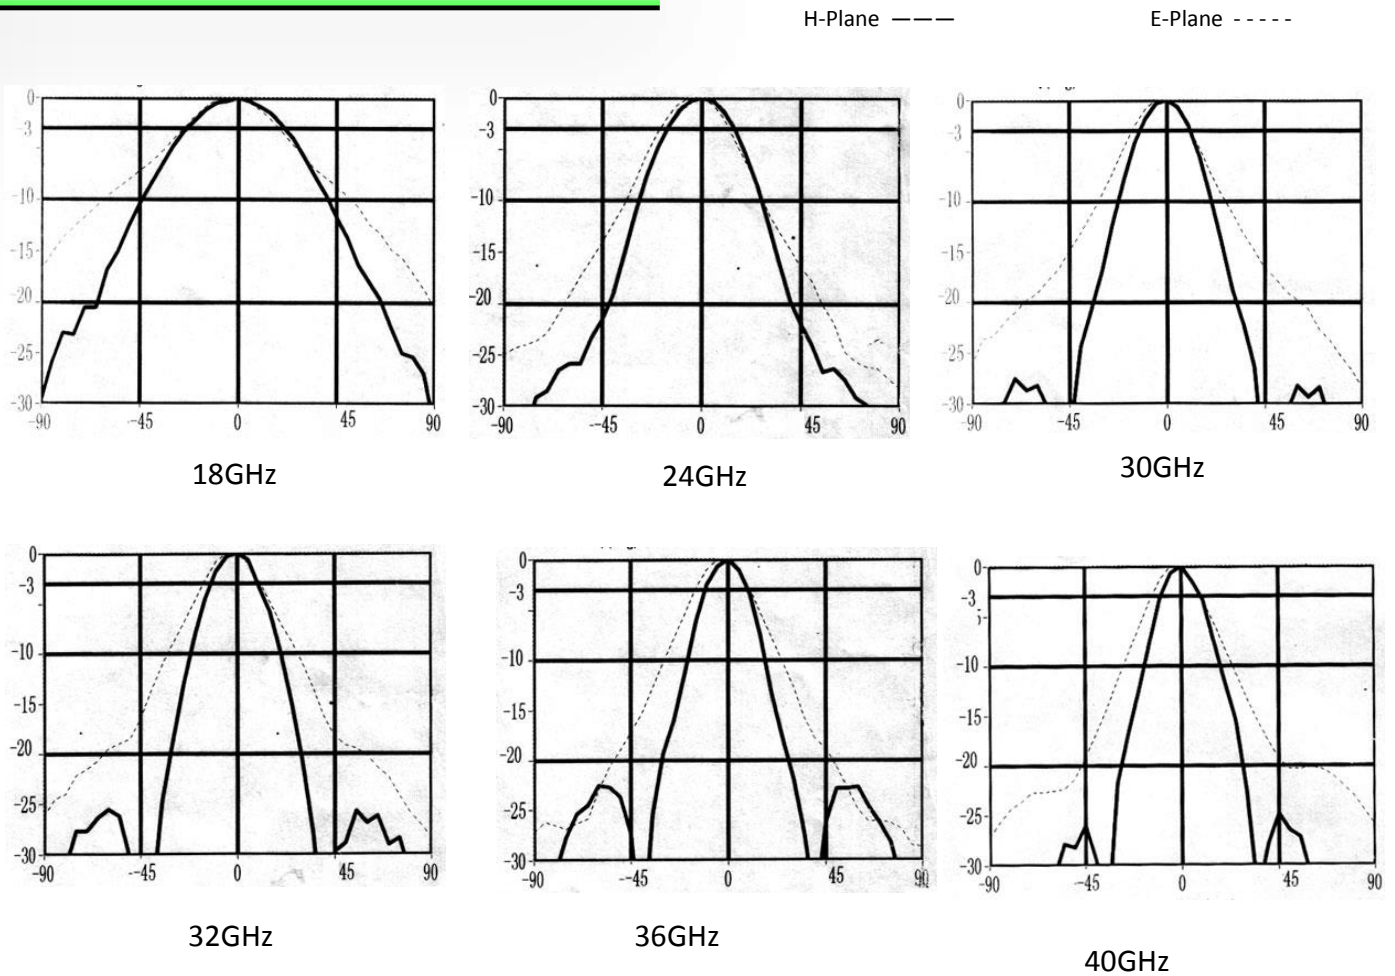

Radiation Patterns (typ.)

お問い合わせ先：
マイクロウェーブファクトリー株式会社
東京都町田市原町田3-11-9
技術営業部
TEL : 042-727-8008 FAX : 042-727-8074
E-MAIL : sales@mwf.co.jp URL : <https://www.mwf.co.jp/>

We support your power!
Microwave Factory Co.,Ltd.