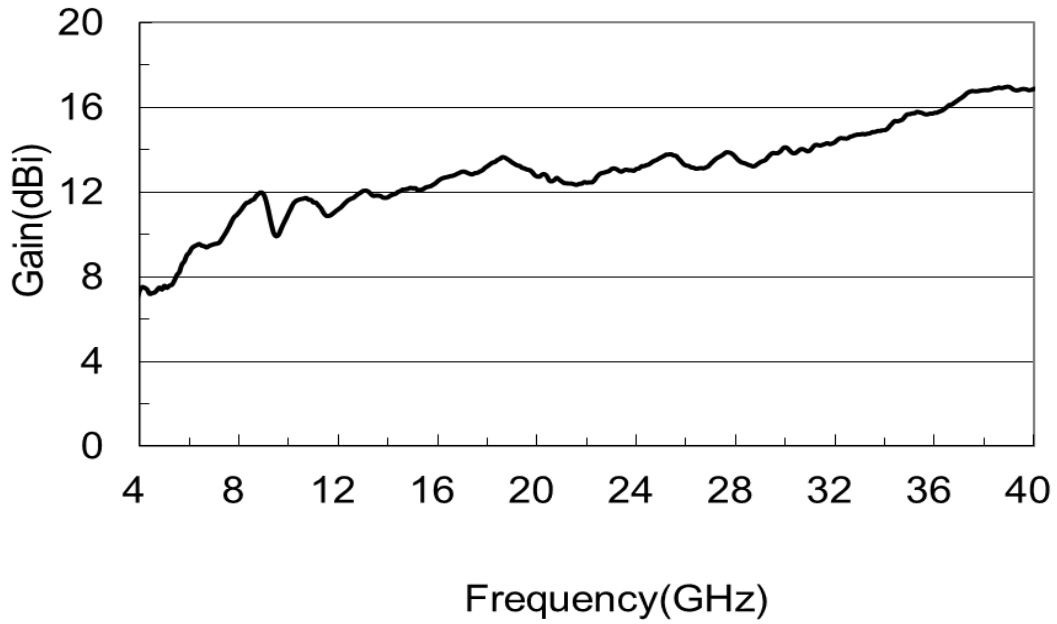

Antenna Gain (typ.)

18GHz

Radiation Patterns (typ.)