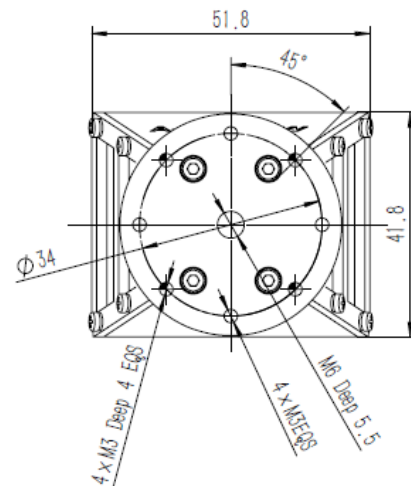

Outline Drawing (mm)