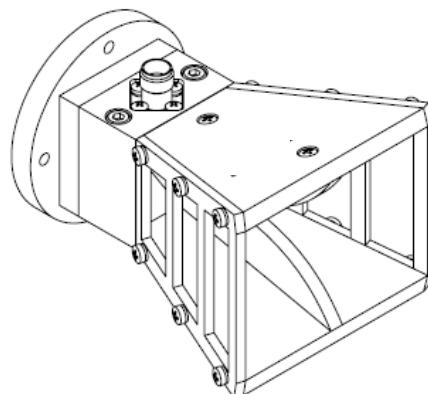

Outline Drawing (mm)