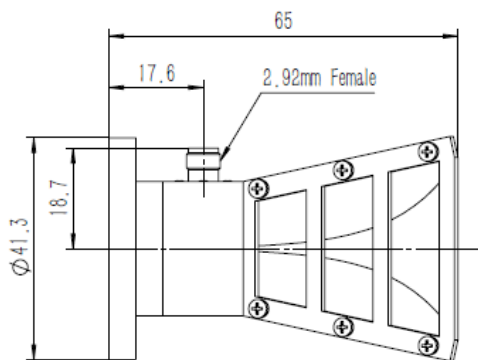

Outline Drawing (mm)