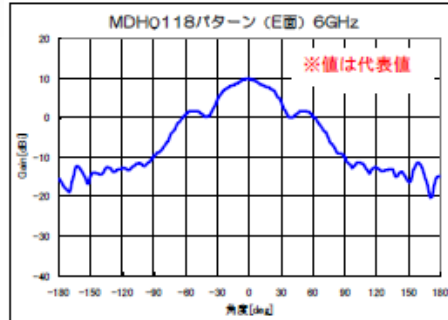

ブロードバンドホーンアンテナ

Specification

Model : MDH0118

Frequency Range(GHz)	1 - 18
Gain(dBi)	5 - 14 Typ.
Polarization	Linear
VSWR	3.0:1 Typ.
Connector	SMA - Female
Power Handling(W)	1W Max. CW
Net Weight(Kg)	1.5 Around
Size(mm)	246x140x190 Typ.

Outline Drawing (mm)

Antenna Gain (typ.)

Radiation Patterns (typ.)

1GHz(E面)

6GHz(E面)

15GHz(E面)

1GHz(H面)

6GHz(H面)