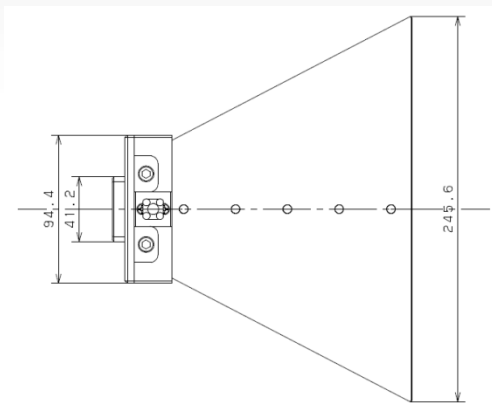

ブロードバンドホーンアンテナ

Specification

Model : MDH0118

Frequency Range(GHz)	1 - 18
Gain(dBi)	5 - 14 Typ.
Polarization	Linear
VSWR	3.0:1 Typ.
Connector	SMA - Female
Power Handling(W)	1W Max. CW
Net Weight(Kg)	1.5 Around
Size(mm)	246x140x190 Typ.

Outline Drawing (mm)

Antenna Gain (typ.)

Radiation Patterns (typ.)

1GHz(E面)

6GHz(E面)

15GHz(E面)

1GHz(H面)

6GHz(H面)