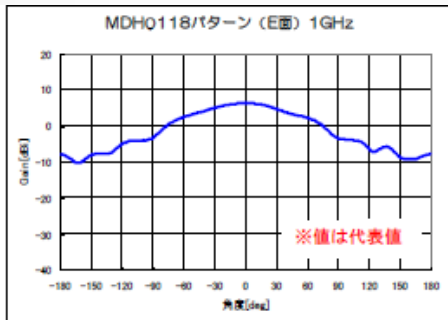

ブロードバンドホーンアンテナ

Specification

Model : MDH0118

Frequency Range(GHz)	1 - 18
Gain(dBi)	5 - 14 Typ.
Polarization	Linear
VSWR	3.0:1 Typ.
Connector	SMA - Female
Power Handling(W)	1W Max. CW
Net Weight(Kg)	1.5 Around
Size(mm)	246x140x190 Typ.

Outline Drawing (mm)

Antenna Gain (typ.)

Radiation Patterns (typ.)

1GHz(E面)

6GHz(E面)

15GHz(E面)

1GHz(H面)

6GHz(H面)