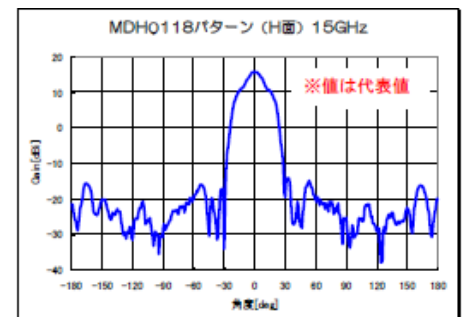

ブロードバンドホーンアンテナ

Specification

Model : MDH0118

Frequency Range(GHz)	1 - 18
Gain(dBi)	5 - 14 Typ.
Polarization	Linear
VSWR	3.0:1 Typ.
Connector	SMA - Female
Power Handling(W)	1W Max. CW
Net Weight(Kg)	1.5 Around
Size(mm)	246x140x190 Typ.

Outline Drawing (mm)

Antenna Gain (typ.)

Radiation Patterns (typ.)

1GHz(E面)

6GHz(E面)

15GHz(E面)

1GHz(H面)

6GHz(H面)