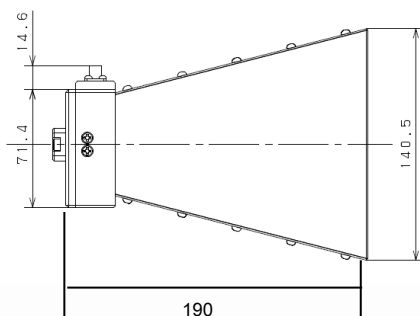

ブロードバンドホーンアンテナ

Specification

Model : MDH0118

Frequency Range(GHz)	1 - 18
Gain(dBi)	5 - 14 Typ.
Polarization	Linear
VSWR	3.0:1 Typ.
Connector	SMA - Female
Power Handling(W)	1W Max. CW
Net Weight(Kg)	1.5 Around
Size(mm)	246x140x190 Typ.

Outline Drawing (mm)

Antenna Gain (typ.)

Radiation Patterns (typ.)

1GHz(E面)

6GHz(E面)

15GHz(E面)

1GHz(H面)

6GHz(H面)