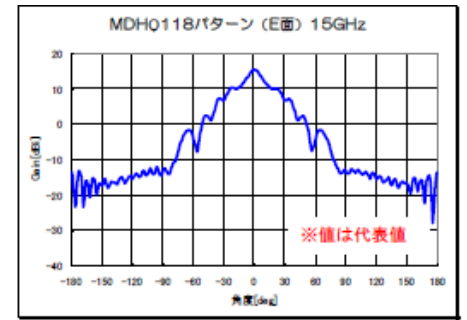

ブロードバンドホーンアンテナ

Specification

Model : MDH0118

Frequency Range(GHz)	1 - 18
Gain(dBi)	5 - 14 Typ.
Polarization	Linear
VSWR	3.0:1 Typ.
Connector	SMA - Female
Power Handling(W)	1W Max. CW
Net Weight(Kg)	1.5 Around
Size(mm)	246x140x190 Typ.

Outline Drawing (mm)

Antenna Gain (typ.)

Radiation Patterns (typ.)

1GHz(E面)

6GHz(E面)

15GHz(E面)

1GHz(H面)

6GHz(H面)