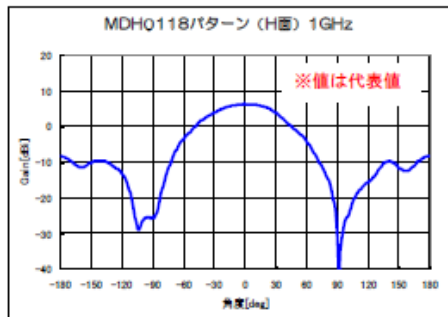

ブロードバンドホーンアンテナ

Specification

Model : MDH0118

Frequency Range(GHz)	1 - 18
Gain(dBi)	5 - 14 Typ.
Polarization	Linear
VSWR	3.0:1 Typ.
Connector	SMA - Female
Power Handling(W)	1W Max. CW
Net Weight(Kg)	1.5 Around
Size(mm)	246x140x190 Typ.

Outline Drawing (mm)

Antenna Gain (typ.)

Radiation Patterns (typ.)

1GHz(E面)

6GHz(E面)

15GHz(E面)

1GHz(H面)

6GHz(H面)