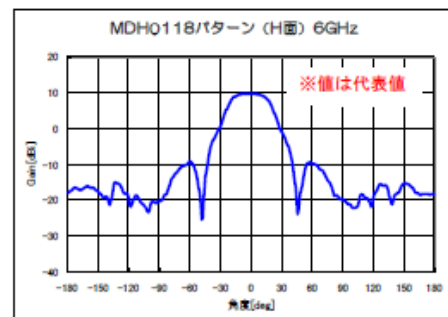

ブロードバンドホーンアンテナ

Specification

Model : MDH0118

Frequency Range(GHz)	1 - 18
Gain(dBi)	5 - 14 Typ.
Polarization	Linear
VSWR	3.0:1 Typ.
Connector	SMA - Female
Power Handling(W)	1W Max. CW
Net Weight(Kg)	1.5 Around
Size(mm)	246x140x190 Typ.

Outline Drawing (mm)

Antenna Gain (typ.)

Radiation Patterns (typ.)

1GHz(E面)

6GHz(E面)

15GHz(E面)

1GHz(H面)

6GHz(H面)