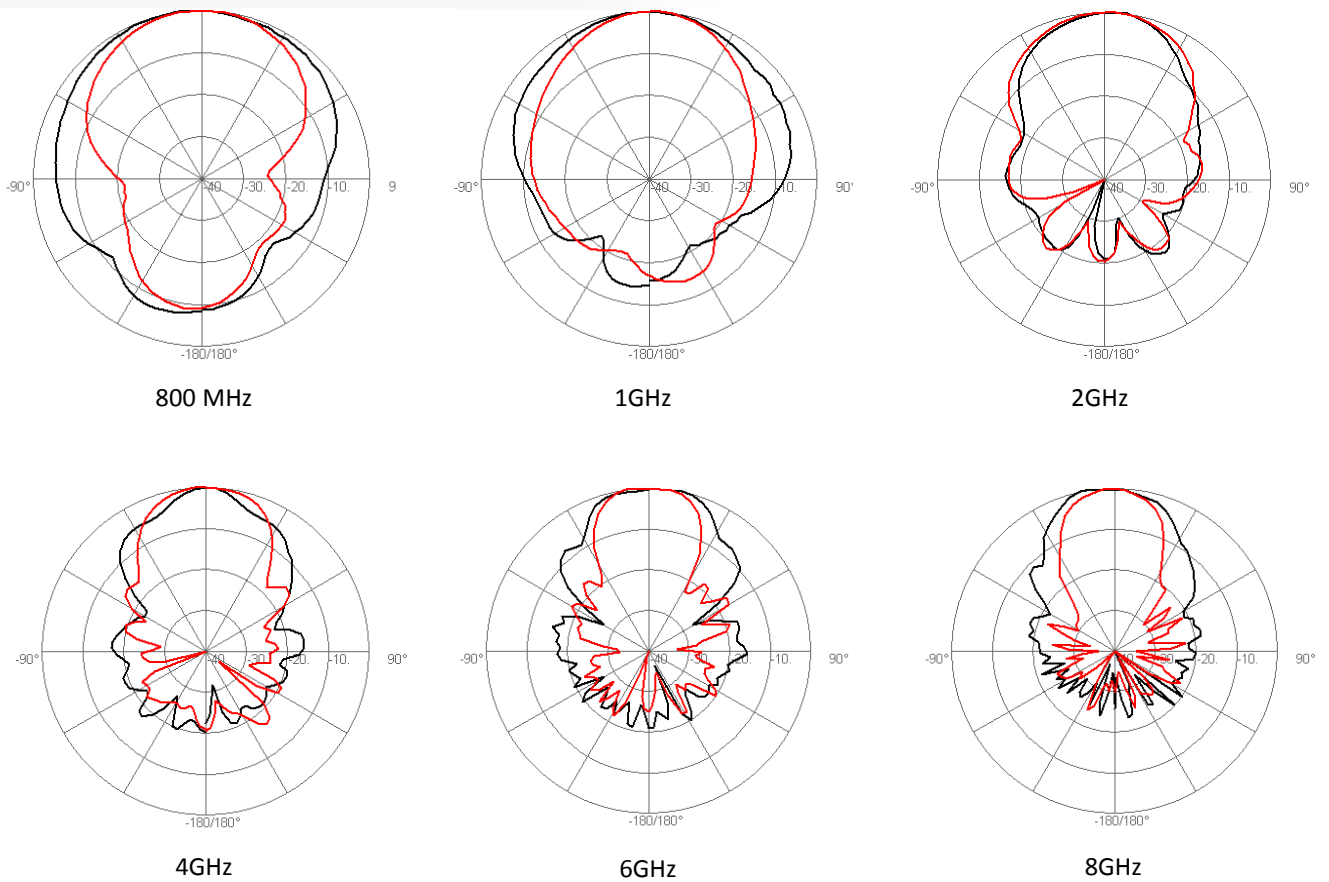

お問い合わせ先：
マイクロウェーブファクトリー株式会社
東京都町田市原町田3-11-9
技術営業部
TEL : 042-727-8008 FAX : 042-727-8074
E-MAIL : sales@mwf.co.jp URL : <https://www.mwf.co.jp/>

We support your power!
Microwave Factory Co.,Ltd.