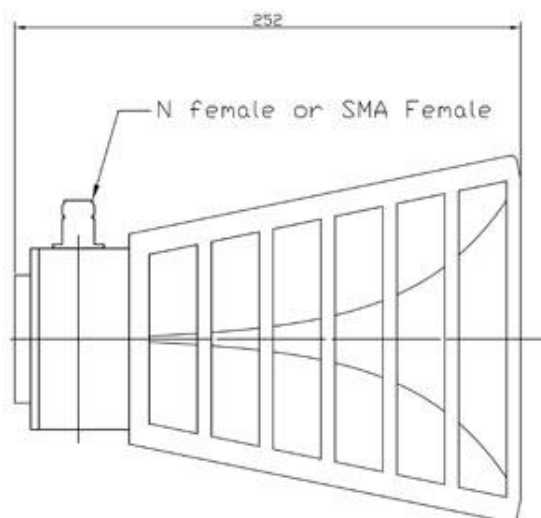

ブロードバンドホーンアンテナ

Specification

Model : MDH00808

Frequency Range(GHz)	0.8 - 8.0	
Gain(dB)	10 Typ.	
Polarization	Linear	
VSWR	2.0:1 Typ.	
Connector	N-F or SMA-F	
Power Handling(W)	N-F	300 Max. CW
	SMA-F	50 Max. CW
Size(mm)	284 x 184 x 252	
Net Weight(kg)	2.1 Around	

Outline Drawing (mm)