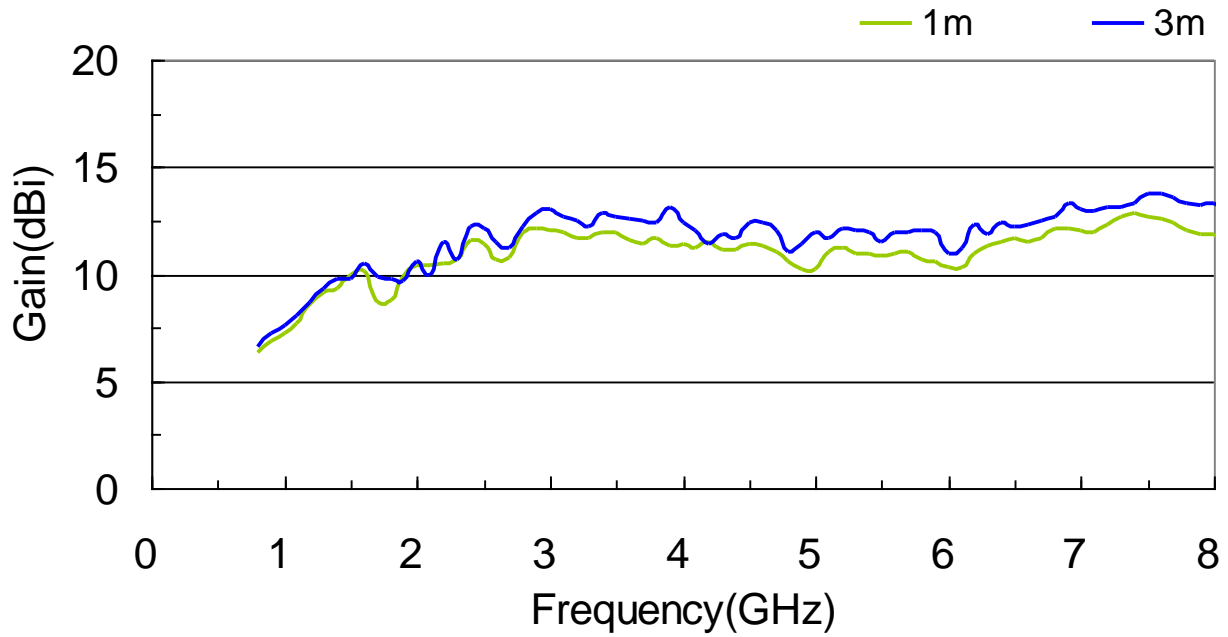

Antenna Gain (typ.)

Radiation Patterns (typ.)

H-Plane ——— E-Plane ———