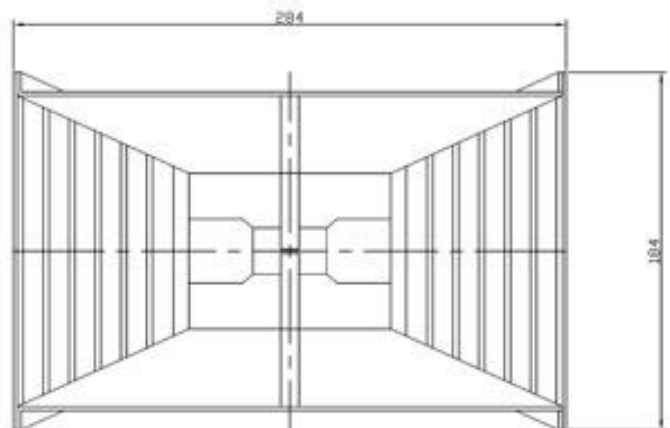

### Model : MDH00808

Frequency Range(GHz)	0.8 - 8.0	
Gain(dB)	10 Typ.	
Polarization	Linear	
VSWR	2.0:1 Typ.	
Connector	N-F or SMA-F	
Power Handling(W)	N-F	300 Max. CW
	SMA-F	50 Max. CW
Size(mm)	284 x 184 x 252	
Net Weight(kg)	2.1 Around	

## Outline Drawing (mm)